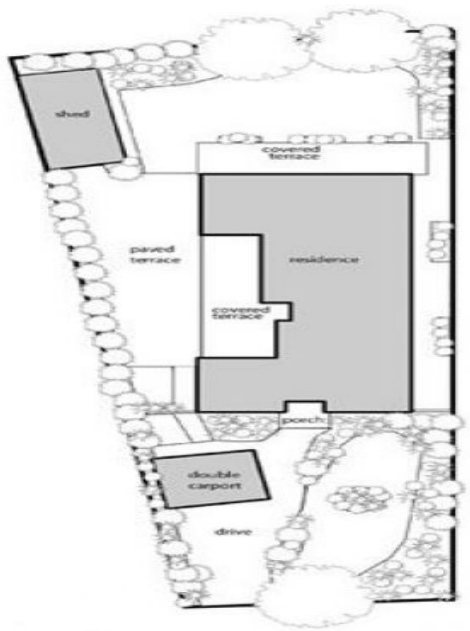

31 Bellevue Crescent MOUNT ELIZA, VIC

4

2

2

### Entertainers Delight

This private & very spacious family home in one of Mount Eliza's most sought after locations will appeal to anyone searching for an immaculate home in a quiet locale and all on a single level. Tastefully renovated, the residence comprises: 4 great sized bedrooms (master with stunning full ensuite featuring a standalone bath), 3 living areas plus a large undercover outdoor alfresco entertaining area. An entertainers kitchen with island bench and stainless steel appliances including dishwasher and granite benchtops.

Other features include: Plantation shutters, polished floorboards, split system air-con, gas ducted heating, oversized double carport plus shed/workshop and loads of storage. Treat yourself and inspect today.

### 31 Bellevue Cres, Mt Eliza

Every care is taken to ensure correctness of detail to this floorplan. Interested parties are requested to take such action as necessary to satisfy themselves of any pertinent matters.