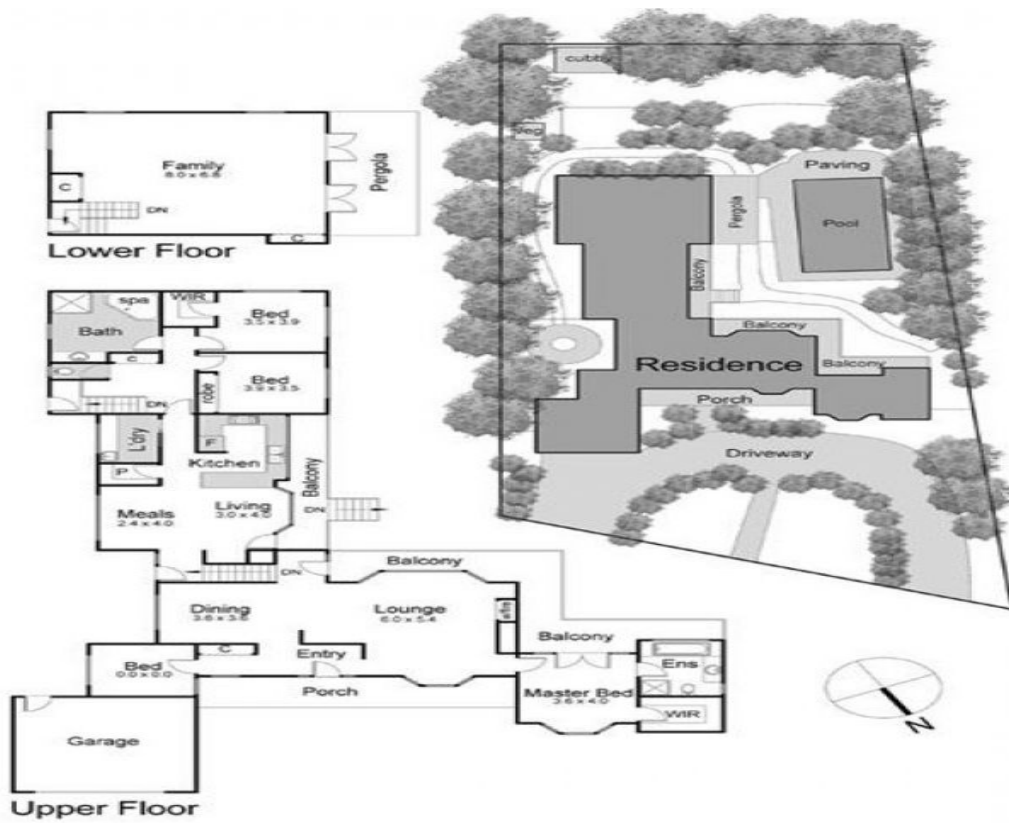

10 Eumeralla Grove MOUNT ELIZA, VIC

4

2

2

Creme de la Creme

Price: \$920,000

Stone Real Estate

Mornington

10 Eumeralla Grove, Mount Eliza

This floorplan is for illustration purposes only and no warranty is given to its accuracy.
 Purchasers are advised to carry out their own investigations.
 Produced by realtywriters (03) 5974 1586